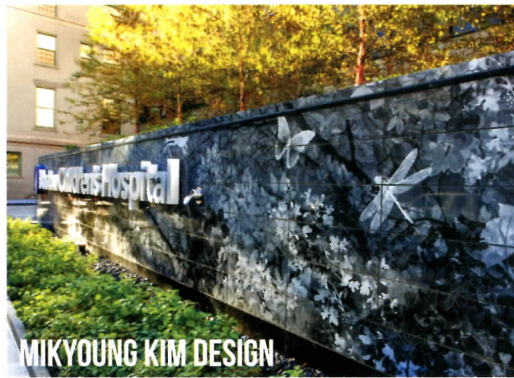

2018 TUCKER DESIGN AWARD WINNERS

1100 ARCHITECT

Perry World House
Philadelphia, Pennsylvania

MIKYOUNG KIM DESIGN

Boston Children's Hospital
Boston, Massachusetts

HBRA ARCHITECTS

Lincoln Park House
Chicago, Illinois